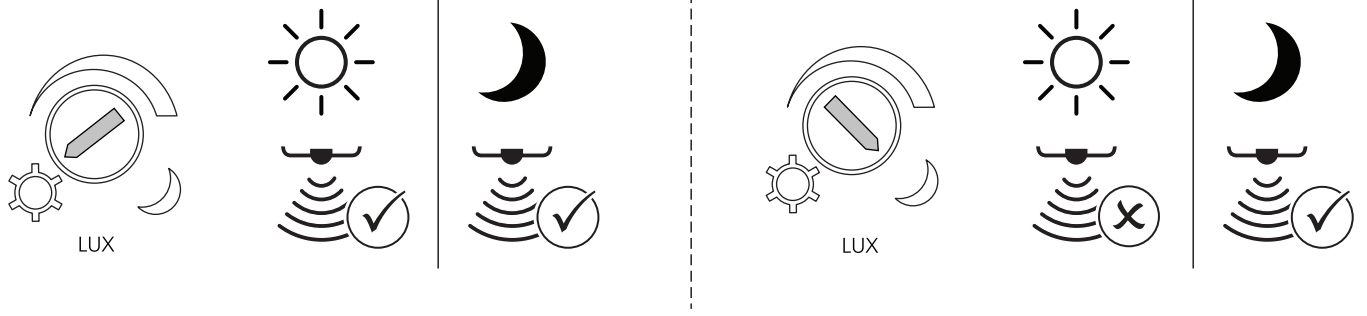

10

⚙️

⚙️ ⌚

!

Initial state:
 Lux setting: **800lux**
 Time setting: **12min**
 Sensor: **ON**