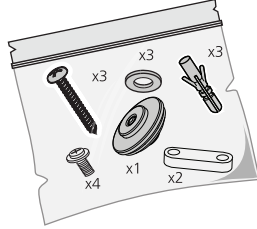

H (mm)	Ø (mm)
105	300
116	400

4000K

Factory Settings	1	2	Io [mA]	P [W]	[lm]	[lm]
● ●	● ●	○ ○	100	17.5	1800	
● ○	○ ●	○ ○	75	13.5	1400	
○ ●	○ ○	○ ○	50	9.3	890	
○ ○	○ ○	○ ○	26	6	450	
● ●	○ ○	○ ○	176	34		3550
● ○	○ ○	○ ○	155	30		3000
○ ●	○ ○	○ ○	134	26		2700
○ ○	○ ○	○ ○	115	22		2300

3000K

Factory Settings	1	2	Io [mA]	P [W]	[lm]	[lm]
● ●	● ●	○ ○	100	17.5	1725	
● ○	○ ●	○ ○	75	13.5	1325	
○ ●	○ ○	○ ○	50	9.3	850	
○ ○	○ ○	○ ○	26	6	430	
● ●	○ ○	○ ○	176	34		3400
● ○	○ ○	○ ○	155	30		3100
○ ●	○ ○	○ ○	134	26		2600
○ ○	○ ○	○ ○	115	22		2200