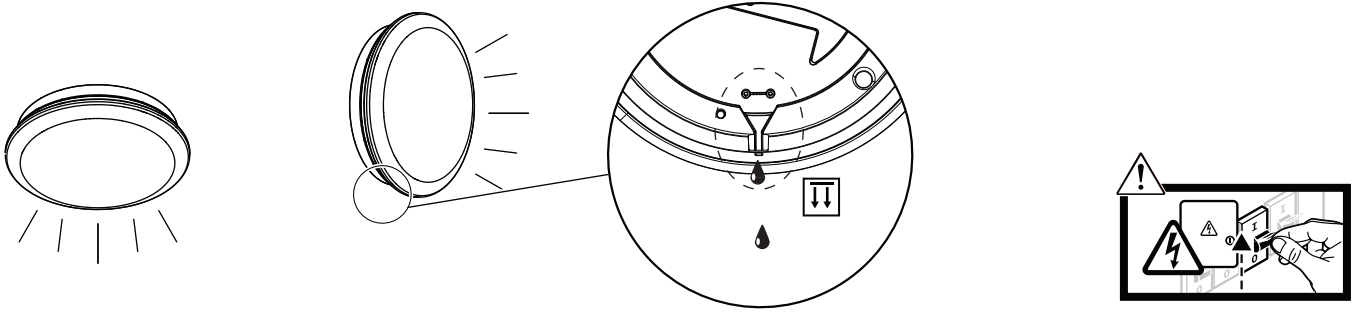

10

⚙️

⚙️ ⌚

!

Initial state:
 Lux setting: **800lux**
 Time setting: **12min**
 Sensor: **ON**