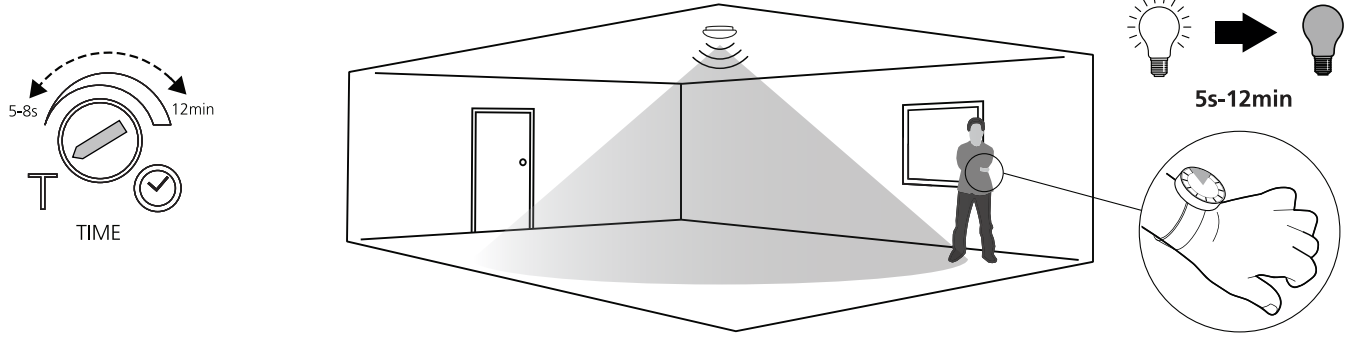

10

⚙️

⚙️ ⌚

!

Initial state:
 Lux setting: **800lux**
 Time setting: **12min**
 Sensor: **ON**