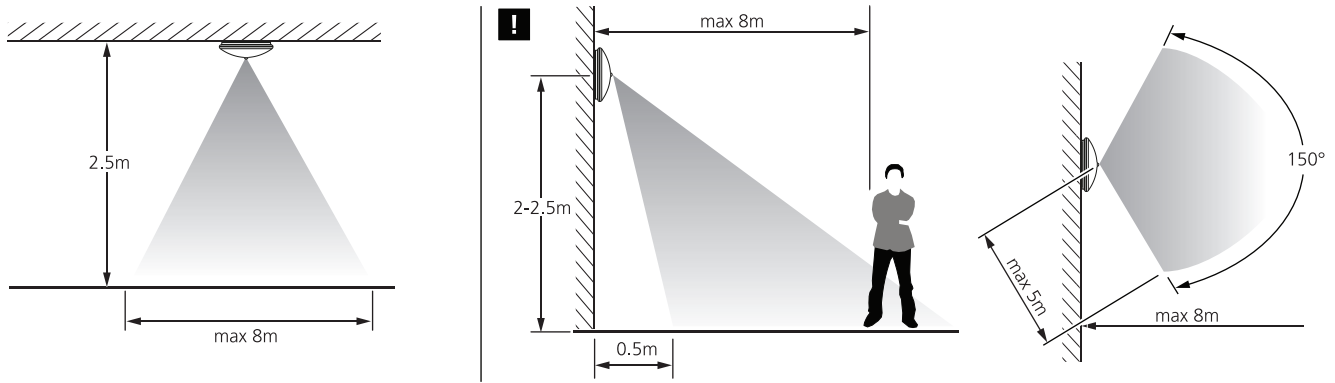

10

⚙️

⚙️ ⌚

!

Initial state:
 Lux setting: **800lux**
 Time setting: **12min**
 Sensor: **ON**